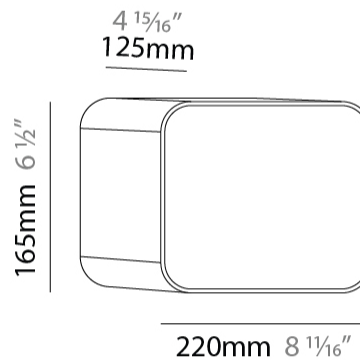

CUBE SURFACE

D72000- -

base number   Color   Finish
                         Temperature   Options

1. To build a product code in our configurator select the specify button on the base model # product page
2. To build a manual product code on this datasheet choose from the options listed below in blue font and add the suffix to the base model #

GENERAL

Series: Cube
Brand: Tunto
Division: Design
Mounting Type: Surface
Mounting Location: Wall / Ceiling
Subcategory: Ambient

PHYSICAL

Shape: Rectangle
Length (mm): 220
Length (in): 8 ¹¹/₁₆
Height (mm): 165
Depth (mm): 125
Height (in): 6 ¹/₂
Depth (in): 4 ¹⁵/₁₆
Light Distribution: Direct
Diffuser: Opal
Fixture Finish: BIR / OAK / WAL
Fixture Material: Wood

ELECTRICAL

Lamp Type: LED (Zhaga Standard)
Input Wattage (W): 11
Dimming: Tri-Mode (Non-Dimming and Phase Dimming (120Vac only) and 0-10V Dimming)
Driver Included: Yes
Driver Location: Integrated
Driver Type: Constant Current - Universal
Driver Class: Class 2
Input Voltage (V): 120 - 277
Constant Current (MA): 700

LED

Color Temperature (°K): 2700 / 3000 / 4000
Nominal Lumen (lm): 440
CRI: >93 CRI
Lamp Life (hrs): 50000

OPTICAL

RATINGS AND CERTIFICATIONS

Certified By: Certified for North American Standards
IP rating: IP20