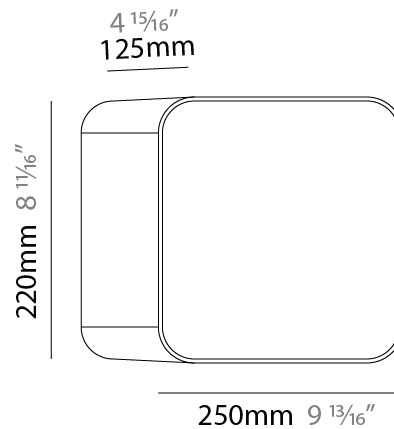

PROJECT
TYPE
SPECIFIER
QUANTITY
DATE

CUBE SURFACE

D72001- -
base number   Color   Finish
                         Temperature   Options

1. To build a product code in our configurator select the specify button on the base model # product page
2. To build a manual product code on this datasheet choose from the options listed below in blue font and add the suffix to the base model #

GENERAL

Series: Cube
Brand: Tunto
Division: Design
Mounting Type: Surface
Mounting Location: Wall / Ceiling
Subcategory: Ambient

PHYSICAL

Shape: Rectangle
Length (mm): 250
Length (in): 9 ¹³/₁₆
Height (mm): 165
Depth (mm): 220
Height (in): 6 ¹/₂
Depth (in): 8 ¹¹/₁₆
Light Distribution: Direct
Diffuser: Opal
Fixture Finish: BIR / OAK / WAL
Fixture Material: Wood

ELECTRICAL

Lamp Type: LED
Input Wattage (W): 16
Dimming: Tri-Mode (Non-Dimming and Phase Dimming (120Vac only) and 0-10V Dimming)
Driver Included: Yes
Driver Location: Integrated
Driver Type: Constant Current - Universal
Driver Class: Class 2
Input Voltage (V): 120 - 277
Constant Current (MA): 700

LED

Color Temperature (°K): 2700 / 3000 / 4000
Nominal Lumen (lm): 440
CRI: >93 CRI
Lamp Life (hrs): 50000

OPTICAL

RATINGS AND CERTIFICATIONS

Certified By: Certified for North American Standards
IP rating: IP20