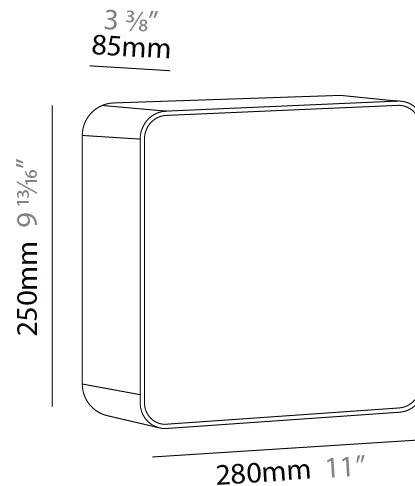

PROJECT _____
TYPE _____
SPECIFIER _____
QUANTITY _____
DATE _____

CUBE SURFACE

D72002- _____ - _____
base number   Color   Finish
                         Temperature   Options

1. To build a product code in our configurator select the specify button on the base model # product page
2. To build a manual product code on this datasheet choose from the options listed below in blue font and add the suffix to the base model #

GENERAL

Series: Cube
Brand: Tunto
Division: Design
Mounting Type: Surface
Mounting Location: Wall / Ceiling
Subcategory: Ambient

PHYSICAL

Shape: Rectangle
Length (mm): 280
Length (in): 11
Height (mm): 165
Depth (mm): 250
Height (in): 6 1/2
Depth (in): 9 13/16
Light Distribution: Direct
Diffuser: Opal
Fixture Finish: BIR / OAK / WAL
Fixture Material: Wood

ELECTRICAL

Lamp Type: LED
Input Wattage (W): 20
Dimming: Tri-Mode (Non-Dimming and Phase Dimming (120Vac only) and 0-10V Dimming)
Driver Included: Yes
Driver Location: Integrated
Driver Type: Constant Current - Universal
Driver Class: Class 2
Input Voltage (V): 120 - 277
Constant Current (MA): 700

LED

Color Temperature (°K): 2700 / 3000 / 4000
Nominal Lumen (lm): 1000
CRI: >93 CRI
Lamp Life (hrs): 50000

OPTICAL

RATINGS AND CERTIFICATIONS

Certified By: Certified for North American Standards
IP rating: IP20